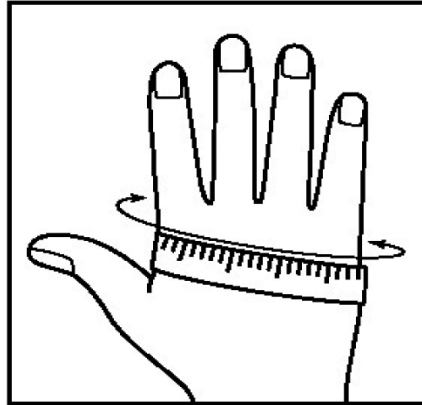

### **Measure Your Kinco Glove Size Easily**

You can know your size by using measure tape across your palm. The measurement (in inches) would be your Kinco glove size.

### **What's more**

- It would be more accurate to use your dominate hand for measure.
- If the styles have only one size, the average women's gloves size is 7" – 8 ½".
- With specific-used gloves, you may wear a smaller or larger size as you used to.